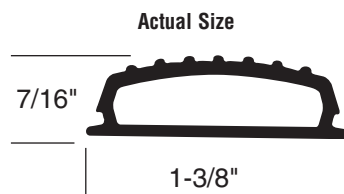

T-8701

T-8702 (37" - Gray)

Threshold Insert

Contents: (1) 37" insert.

Description: Gray vinyl; designed for easy installation; tri-lingual, shrink-wrapped packaging; **illustrated installation instructions**; peggable; made in the U.S.A.

Fits: DPI# 352