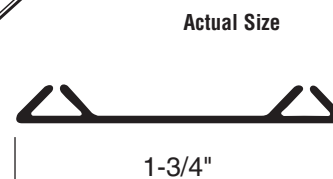

Threshold Insert

Contents: (1) 37" insert.

Description: Gray vinyl; designed for easy installation; tri-lingual, shrink-wrapped packaging; **illustrated installation instructions**; peggable; made in the U.S.A.

Fits: DPI# 370; M&D# 08383, 08409, 13466; Frost King# T-36.

T-8707