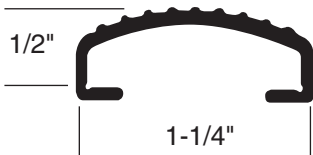

Threshold Insert

Contents: (1) 37" insert.

Description: Gray vinyl; designed for easy installation; tri-lingual, shrink-wrapped packaging; **illustrated installation instructions**; peggable; made in the U.S.A.

Fits: DPI# 360

Actual Size

T-8706