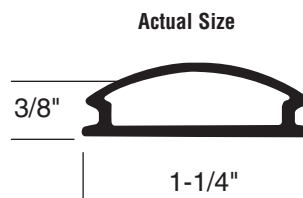

Threshold Inserts

Snap-in Style

T-8700 (37" - Gray)

Threshold Insert

Contents: (1) 37" insert.

Description: Gray vinyl; designed for easy installation; tri-lingual, shrink-wrapped packaging; **illustrated installation instructions**; peggable; made in the U.S.A.

Fits: DPI# 350; M&D# 08664, 08672, 13524, 19438647 and 19438654.

T-8700

T-8701 (37" - Gray)

Threshold Insert

Contents: (1) 37" insert.

Description: Gray vinyl; designed for easy installation; tri-lingual, shrink-wrapped packaging; **illustrated installation instructions**; peggable; made in the U.S.A.

Fits: DPI# 351.