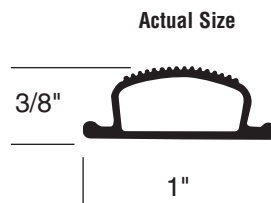

Threshold Inserts

Snap-in Style

T-8700 (37" - Gray)

Threshold Insert

Contents: (1) 37" insert.

Description: Gray vinyl; designed for easy installation; tri-lingual, shrink-wrapped packaging; **illustrated installation instructions**; peggable; made in the U.S.A.

Fits: DPI# 350; M&D# 08664, 08672, 13524, 19438647 and 19438654.

T-8701 (37" - Gray)

Threshold Insert

Contents: (1) 37" insert.

Description: Gray vinyl; designed for easy installation; tri-lingual, shrink-wrapped packaging; **illustrated installation instructions**; peggable; made in the U.S.A.

Fits: DPI# 351.

T-8702 (37" - Gray)

Threshold Insert

Contents: (1) 37" insert.

Description: Gray vinyl; designed for easy installation; tri-lingual, shrink-wrapped packaging; **illustrated installation instructions**; peggable; made in the U.S.A.

Fits: DPI# 352

T-8703 (37" - Gray)

Threshold Insert

Contents: (1) 37" insert.

Description: Gray vinyl; designed for easy installation; tri-lingual, shrink-wrapped packaging; **illustrated installation instructions**; peggable; made in the U.S.A.

Fits: DPI# 354; Frost King# T-35.

T-8703

T-8704 (37" - Gray)

Threshold Insert

Contents: (1) 37" insert.

Description: Gray vinyl; designed for easy installation; tri-lingual, shrink-wrapped packaging; **illustrated installation instructions**; peggable; made in the U.S.A.

Fits: DPI# 356; M&D# 13417, X and XH styles.

T-8707 (37" - Gray)

Threshold Insert

Contents: (1) 37" insert.

Description: Gray vinyl; designed for easy installation; tri-lingual, shrink-wrapped packaging; **illustrated installation instructions**; peggable; made in the U.S.A.

Fits: DPI# 370; M&D# 08383, 08409, 13466; Frost King# T-36.